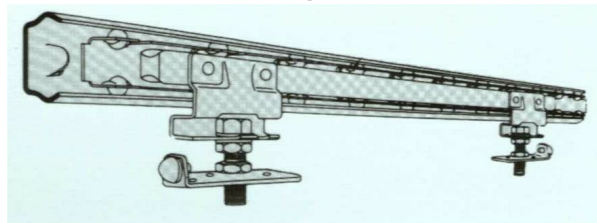

- 1.8m (6ft) Opening 2 doors
- 1.2m (4ft) Opening 2 doors

Ref:

- 6Z
- 4Z

Jason (Straightaway 600) Cupboard Door Gear

Contents per standard set:

- 2 x Lengths aluminium top channel
- 2 x Lengths aluminium bottom channel
- 4 x Nylon top guides
- 4 x Bottom rollers
- 2 x Finger pulls
- 1 x Door stop

All screws and installation details

Stock In

- 1.8m (6ft) Opening 2 doors
- 1.2m (4ft) Opening 2 doors

Ref:

- 6J
- 4J

Double 60 Wardrobe Door Gear

Contents per standard set:

- 1 x Length aluminium one-piece double top track
- 4 x Nylon wheel hangers
- 2 x Finger pulls
- 1 x Door stop

All screws and installation details

Stocked in

- 2.4m (8ft) Opening 3 doors
- 1.8m (6ft) Opening 2 doors
- 1.2m (4ft) Opening 2 doors

Ref:

- 8D
- 6D
- 4D

Flyaside Panther Ball Bearing Door Gear

Contents per standard set:

- 1 x Ball bearing top assembly with door plates and pendant bolts
- 1 x Door channel
- 1 x Floor guide
- 2 x Door stops

All screws and installation details.

Stocked in

- 1050 - 1200mm (3'6-4'0)
- 900 - 1050mm (3'0 - 3'6)