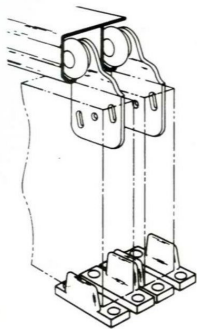

- 1.8m (6ft) Opening 2 doors
- 1.2m (4ft) Opening 2 doors

Ref:

- 6Z
- 4Z

Jason (Straightaway 600) Cupboard Door Gear

Contents per standard set:

- 2 x Lengths aluminium top channel
- 2 x Lengths aluminium bottom channel
- 4 x Nylon top guides
- 4 x Bottom rollers
- 2 x Finger pulls
- 1 x Door stop

All screws and installation details

Stock In

- 1.8m (6ft) Opening 2 doors
- 1.2m (4ft) Opening 2 doors

Ref:

- 6J
- 4J

Double 60 Wardrobe Door Gear

Contents per standard set:

- 1 x Length aluminium one-piece double top track
- 4 x Nylon wheel hangers
- 2 x Finger pulls
- 1 x Door stop

All screws and installation details

Stocked in

- 2.4m (8ft) Opening 3 doors
- 1.8m (6ft) Opening 2 doors
- 1.2m (4ft) Opening 2 doors

Ref:

- 8D
- 6D
- 4D

Flyaside Panther Ball Bearing Door Gear

Contents per standard set:

- 1 x Ball bearing top assembly with door plates and pendant bolts
- 1 x Door channel
- 1 x Floor guide
- 2 x Door stops

All screws and installation details.

Stocked in

- 1050 - 1200mm (3'6-4'0)
- 900 - 1050mm (3'0 - 3'6)