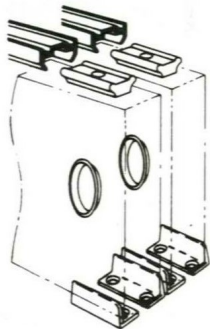

Hush Cupboard Door Gear

Contents per standard set:

- 2 x Lengths aluminium top track
- 4 x Nylon sliders
- 4 x Nylon door guides
- 2 x Finger pulls
- 1 x Door stop

All screws and installation details

Stocked in

- 1.8m (6ft) Opening 2 doors
- 1.2m (4ft) Opening 2 doors

Ref:

- 6Z
- 4Z

Jason (Straightaway 600) Cupboard Door Gear

Contents per standard set:

- 2 x Lengths aluminium top channel
- 2 x Lengths aluminium bottom channel
- 4 x Nylon top guides
- 4 x Bottom rollers
- 2 x Finger pulls
- 1 x Door stop

All screws and installation details

Stock In

- 1.8m (6ft) Opening 2 doors
- 1.2m (4ft) Opening 2 doors

Ref:

- 6J
- 4J

Double 60 Wardrobe Door Gear

Contents per standard set:

- 1 x Length aluminium one-piece double top track
- 4 x Nylon wheel hangers
- 2 x Finger pulls
- 1 x Door stop

All screws and installation details

Stocked in

- 2.4m (8ft) Opening 3 doors
- 1.8m (6ft) Opening 2 doors
- 1.2m (4ft) Opening 2 doors

Ref:

- 8D
- 6D
- 4D

Flyaside Panther Ball Bearing Door Gear

Contents per standard set: