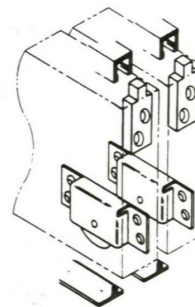

Hush Cupboard Door Gear

Contents per standard set:

- 2 x Lengths aluminium top track
- 4 x Nylon sliders
- 4 x Nylon door guides
- 2 x Finger pulls
- 1 x Door stop

All screws and installation details

Stocked in

- 1.8m (6ft) Opening 2 doors
- 1.2m (4ft) Opening 2 doors

Ref:

- 6Z
- 4Z

Jason (Straightaway 600) Cupboard Door Gear

Contents per standard set:

- 2 x Lengths aluminium top channel
- 2 x Lengths aluminium bottom channel
- 4 x Nylon top guides
- 4 x Bottom rollers
- 2 x Finger pulls
- 1 x Door stop

All screws and installation details

Stock In

- 1.8m (6ft) Opening 2 doors
- 1.2m (4ft) Opening 2 doors

Ref:

- 6J
- 4J

Double 60 Wardrobe Door Gear

Contents per standard set:

- 1 x Length aluminium one-piece double top track
- 4 x Nylon wheel hangers
- 2 x Finger pulls
- 1 x Door stop

All screws and installation details

Stocked in

- 2.4m (8ft) Opening 3 doors
- 1.8m (6ft) Opening 2 doors
- 1.2m (4ft) Opening 2 doors

Ref:

- 8D
- 6D
- 4D

Flyaside Panther Ball Bearing Door Gear

Contents per standard set: