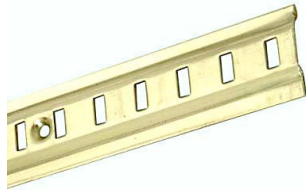

London Brackets

Size

300 x 250mm
 255 x 180mm
 250 x 200mm

Colour

Grey
 Grey
 Grey

Shelf Supports & Up-rights

UPRIGHTS

Metric	Imperial
2400mm	94"
1980mm	78"
1600mm	63"
1220mm	48"
1000mm	40"
710mm	28"
430mm	16.3/4"

BRACKETS

Metric	Imperial
610mm	24"
470mm	18.1/2"
360mm	14.1/2"
320mm	12.1/2"
270mm	10.1/2"
220mm	8.1/2"
170mm	7"
120mm	5"

Stayless Shelf Bracket

Size

350 x 300mm
 200 x 150mm
 125 x 100mm
 150 x 125mm

 300 x 250mm
 250 x 200mm
 225 x 175mm
 200 x 150mm

Colour

Grey
 Grey
 Grey
 Grey

 White
 White
 White
 White

Mitred Shelf Brackets**Size**

14" x 14"
12" x 12"
10" x 10"
8" x 8"

Colour

White
White
White
White

Reinforced Shelf Brackets**Size**

10" x 8"
8" x 6"
6" x 5"
4" x 3"

Colour

White
White
White
White

Projecting Bookcase Strips**Size**

6ft
6ft
6ft

Colour

Brass
Silver
Bronze

Flat Bookcase Strips**Size**