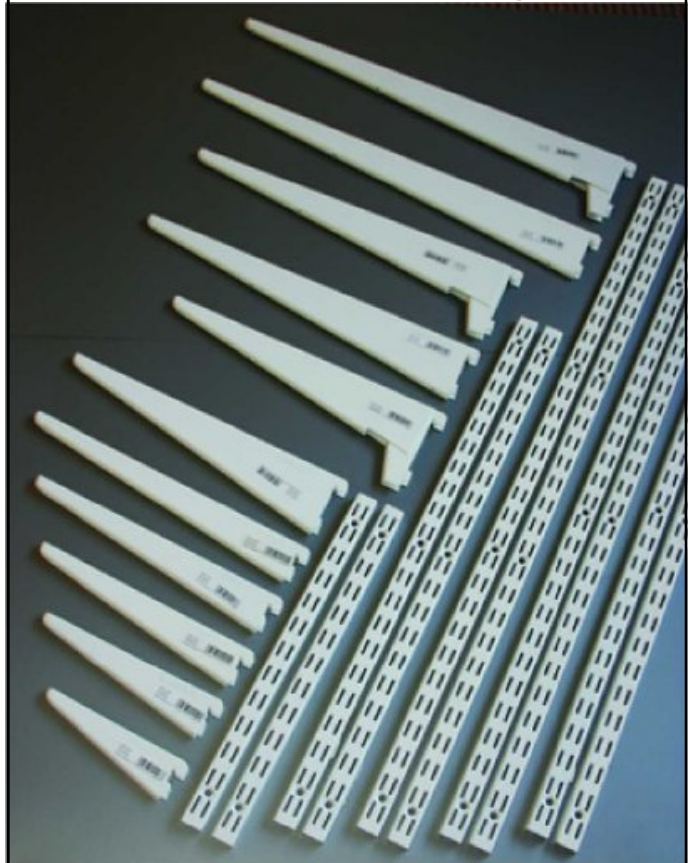

London Brackets

Size

300 x 250mm
 255 x 180mm
 250 x 200mm

Colour

Grey
 Grey
 Grey

Shelf Supports & Up-rights

UPRIGHTS

Metric	Imperial
2400mm	94"
1980mm	78"
1600mm	63"
1220mm	48"
1000mm	40"
710mm	28"
430mm	16.3/4"

BRACKETS

Metric	Imperial
610mm	24"
470mm	18.1/2"
360mm	14.1/2"
320mm	12.1/2"
270mm	10.1/2"
220mm	8.1/2"
170mm	7"
120mm	5"

Stayless Shelf Bracket

Size

350 x 300mm
 200 x 150mm
 125 x 100mm
 150 x 125mm

 300 x 250mm
 250 x 200mm
 225 x 175mm
 200 x 150mm

Colour

Grey
 Grey
 Grey
 Grey

 White
 White
 White
 White

Mitred Shelf Brackets**Size**

14" x 14"
12" x 12"
10" x 10"
8" x 8"

Colour

White
White
White
White

Reinforced Shelf Brackets**Size**

10" x 8"
8" x 6"
6" x 5"
4" x 3"

Colour

White
White
White
White

Projecting Bookcase Strips**Size**

6ft
6ft
6ft

Colour

Brass
Silver
Bronze

Flat Bookcase Strips**Size**