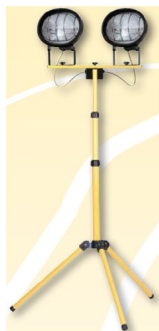

Goliath Trade 250

- 240v & 110V Available
- Ultra low consumption only 55w provides equivalent of 500w halogen lights.

Goliath 250 Plus

Same as Trade 250 but with the benefit of integral double 240v extension sockets.

Goliath 250 Pro

Same as Trade 250 but with the benefit of integral double 110v extension sockets.

Energy Saving Lights

240v with power outlets & on/off switch
110v with power outlets & on/off switch

Twin Telescopic Site Light

- 500w/240v Twin Light
- C/W bulbs
- Adjustable telescopic stand.

Single Portable Light

- 500w/240v
- 1000 Hour bulb.

CK Inspection Light

- 240v
- Heavy duty steel cage & glass
- Suspension hook
- Supplied with 5m cable

Bulbs

- Available in 240v & 110v
- 1000 Hour Bulb.

High Power Spot Light

- High power Krypton spotlight
- Includes 6v battery.