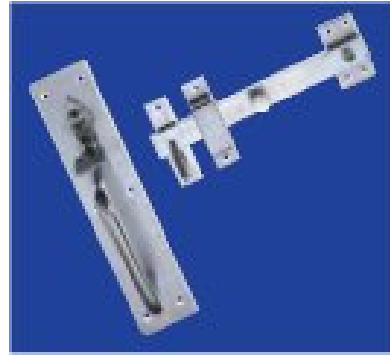

Heavy Suffolk Latch

Size

Colour

Black
ZP