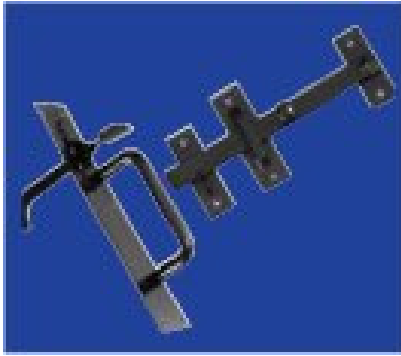

Colour  
ZP

**Pull Handle**

Size  
6"

Colour  
Black

**Auto Gate Catch**

Size  
2 1/4"

Colour  
Galvanised

**Auto Gate Catch with Peg**

Size  
2"  
2"

Colour  
ZP  
Black

**Neck Tower Bolt**

Size  
8"  
6"  
4"

Colour  
Black  
Black  
Black

**Light Suffolk Latch**

Size

Colour