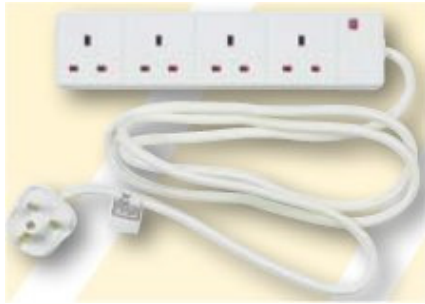

4 Gang Trailing Socket 2m

13amp

10m Extension Cable Reel

- 10amp/240v
- 2 Sockets
- Safety cut off switch.

Triple Socket with Safety Cut Off

- 25m 13amp/240v
- 50m 13amp/240v
- With safety cut off switch

Twin Socket with Safety Cut Off

- 25m 16amp/110v
- 50m 16amp/110v
- With safety cut off switch